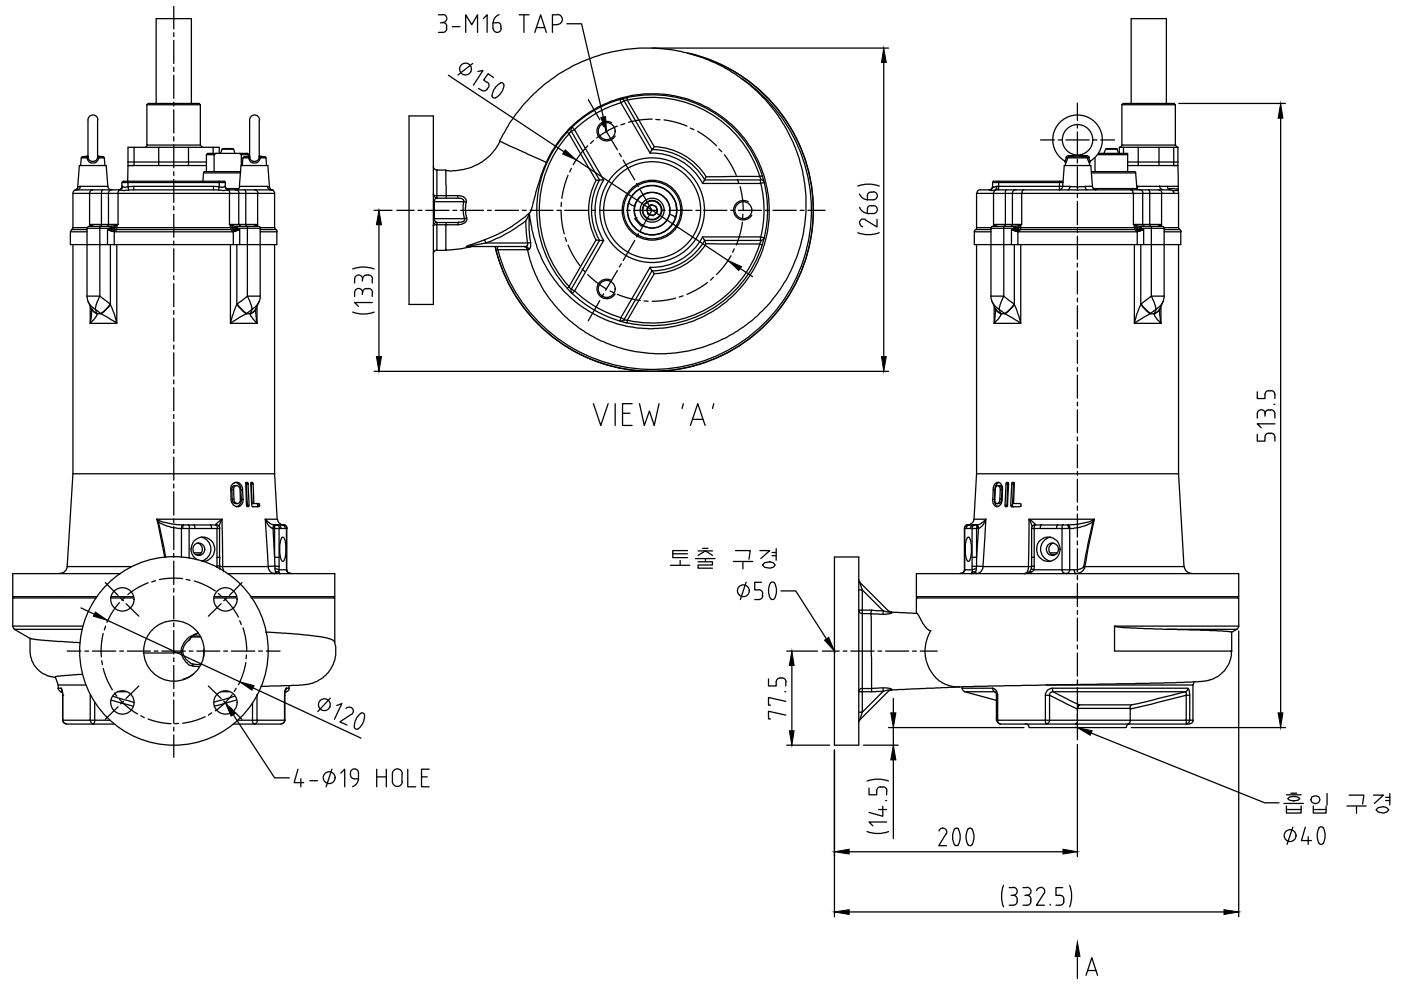

NOTE 1) 2Vane 0.75kW 4P (40-50) 적용
 2) 윤활유: TUNBINE OIL / ISO VG32 - 500ml

No.	PART NAME	MATERIAL	Q't'y	SIZE	REMARK
01					
02					

형식 TYPE	2Vane 수증펌프			도명 TITLE	외형도 (Outline Drawing)	
DRAWN	DESIGN	CHECKED	APPROVED	3RD ANGLE	SCALE:1/NS	UNIT:mm
H.S.Noh				SIZE	HWT50-0.75 4P (40-50)	
21.04.22				도번 DWG. No.	POD00036	△
 黃海電機 HWANG HAE ELECTRIC						